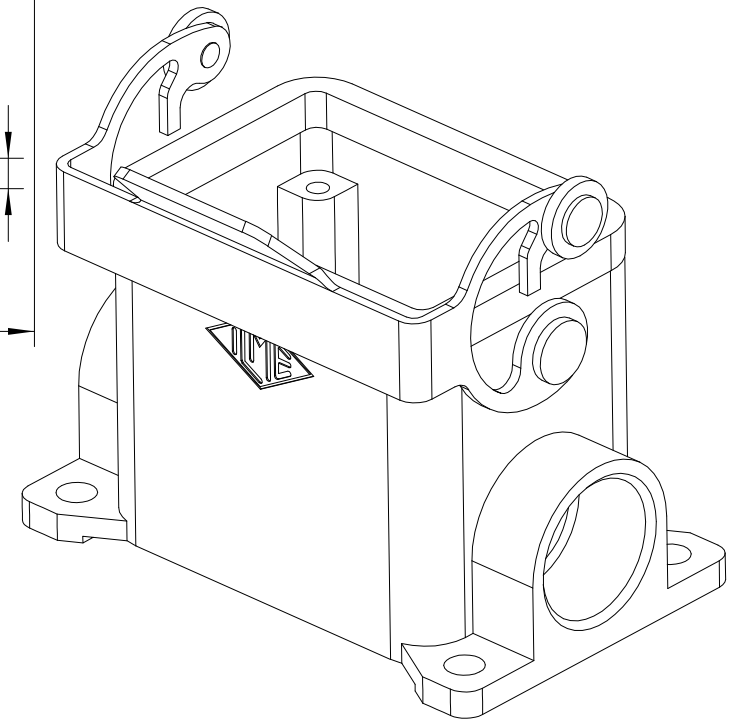

Diritti riservati All rights reserved

dimensions in mm		MZPR 06 L20 Surface mounting housing, 1 lever, M20 - 180°C	Scale 1:1	
Date	15/12/16			
Sign.	C. Mainini			