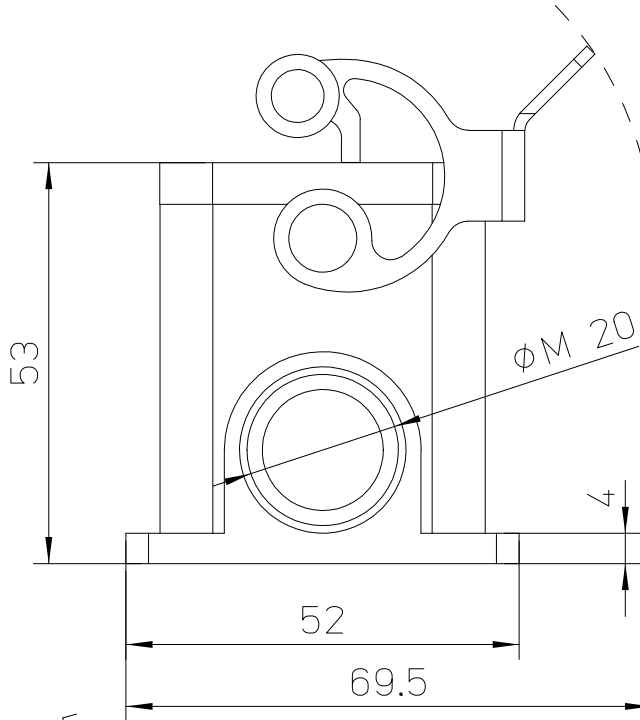

Diritti riservati All rights reserved

dimensions in mm		MZPR 06 L20 Surface mounting housing, 1 lever, M20 - 180°C	Scale 1:1	
Date	15/12/16			
Sign.	C. Mainini			