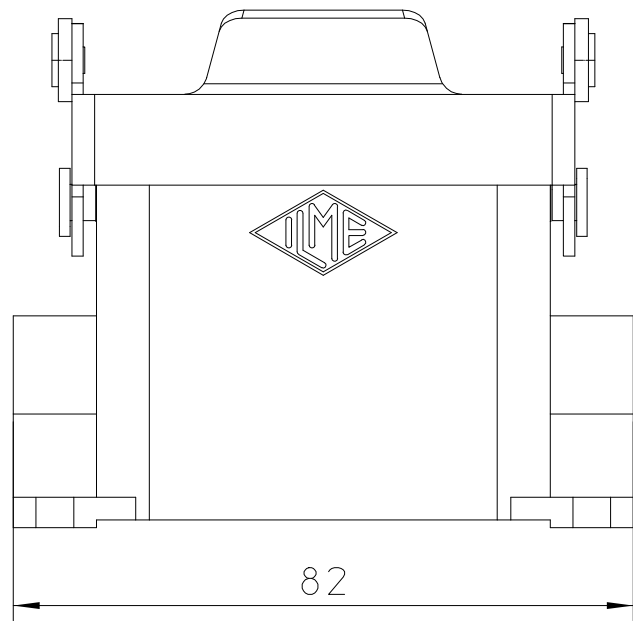

Diritti riservati All rights reserved

dimensions in mm		MZPR 06 L20 Surface mounting housing, 1 lever, M20 - 180°C	Scale 1:1	
Date	15/12/16			
Sign.	C. Mainini			