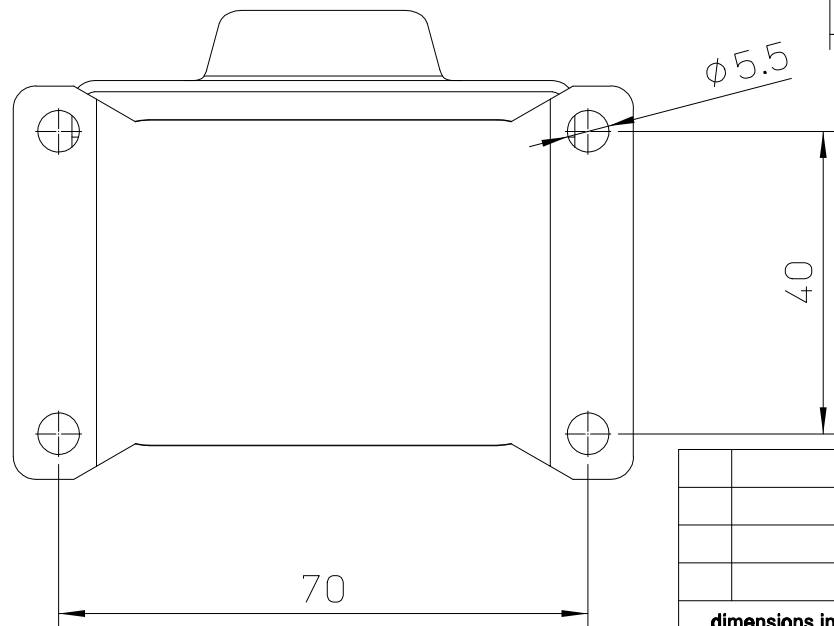

Diritti riservati All rights reserved

dimensions in mm		MZPR 06 L20 Surface mounting housing, 1 lever, M20 - 180°C	Scale 1:1	
Date	15/12/16			
Sign.	C. Mainini			